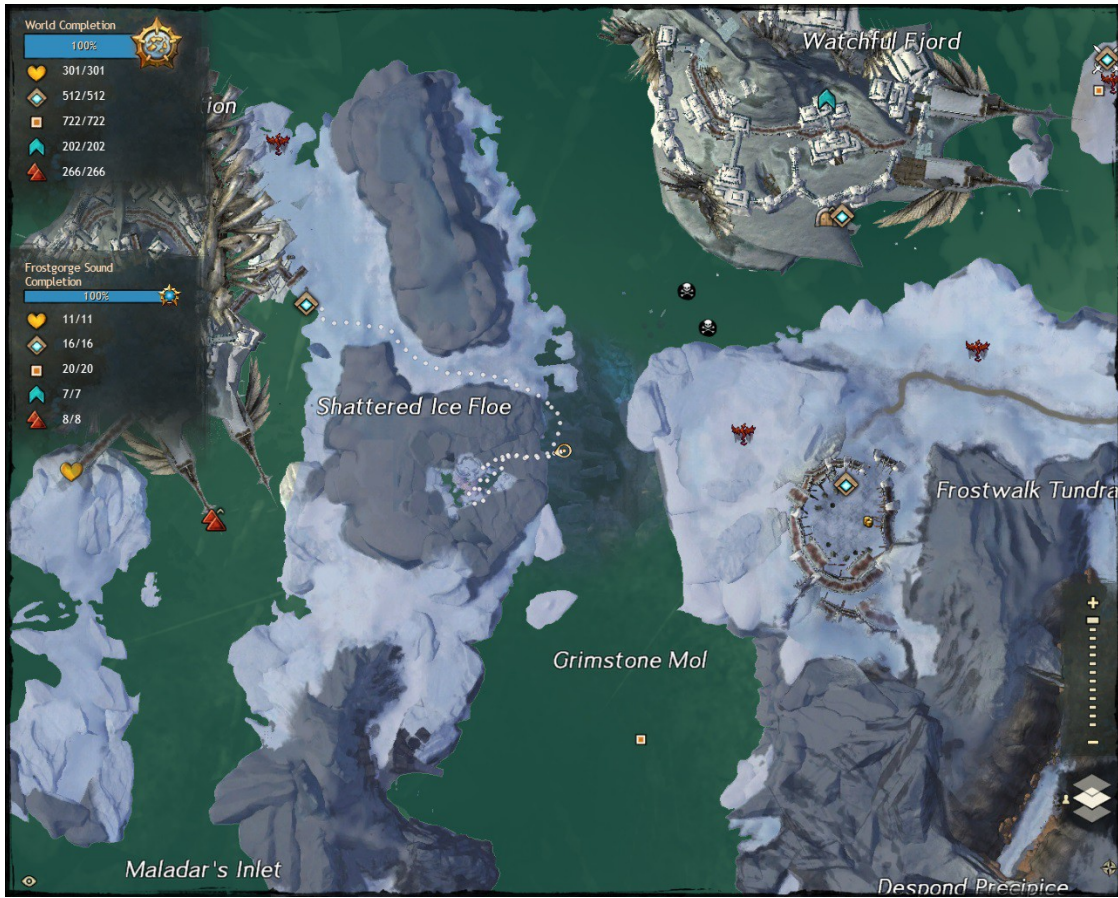

Pig Iron Quarry

In Fireheart Rise, reached via Pig Iron Waypoint.

A Thief's Guide to

Professor Portmatt's Lab

In Bloodtide Coast, reached via Sorrowful Waypoint.

A Thief's Guide to

Scavenger's Chasm

In Malchor's Leap, reached via Valley of Lyss Waypoint.

A Thief's Guide to

Only Zuhl

In Timberline Falls, reached via Foundation 86 Waypoint.

A Thief's Guide to

Shaman's Rookery

In Wayfarer Foothills, reached via Zelchor Hot Springs Waypoint.

A Thief's Guide to

Shattered Ice Ruins

In Frostgorge Sound, reached via Ice Floe Waypoint.

A Thief's Guide to

Skipping Stones

In Southsun Cove, reached via Lion Point Waypoint.

A Thief's Guide to

Spekk's Laboratory

In Caledon Forest, reached via Gleaner's Cove Waypoint.